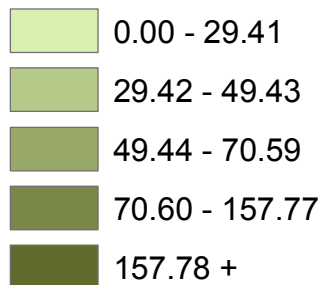

Police Arrests Per 1000 Population Ages 15-24 in Nashville, TN

imNashville

Legend

Number of Arrests

Rate Per 1000 Population

2006-2008