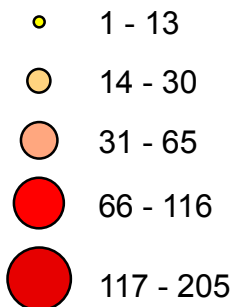

Police Arrests Per 1000 Population Ages 15-24 in Nashville, TN

imNashville

Legend

Number of Arrests

Rate Per 1000 Population

2006-2008