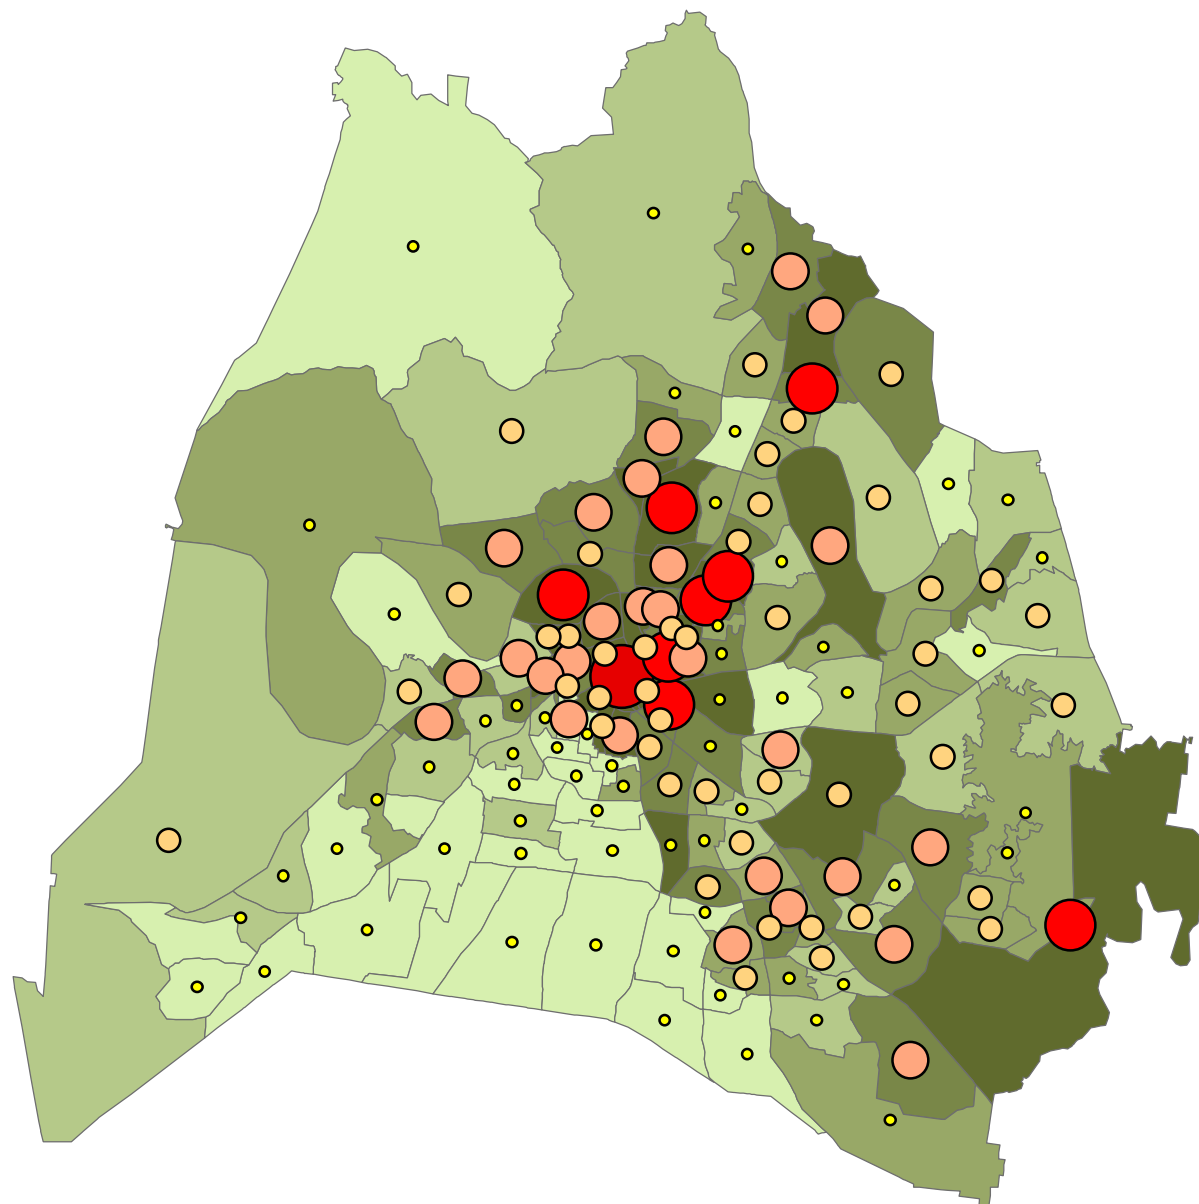

Police Arrests Per 1000 Population Ages 15-24 in Nashville, TN

imNashville

Legend

Number of Arrests

Rate Per 1000 Population

2006-2008