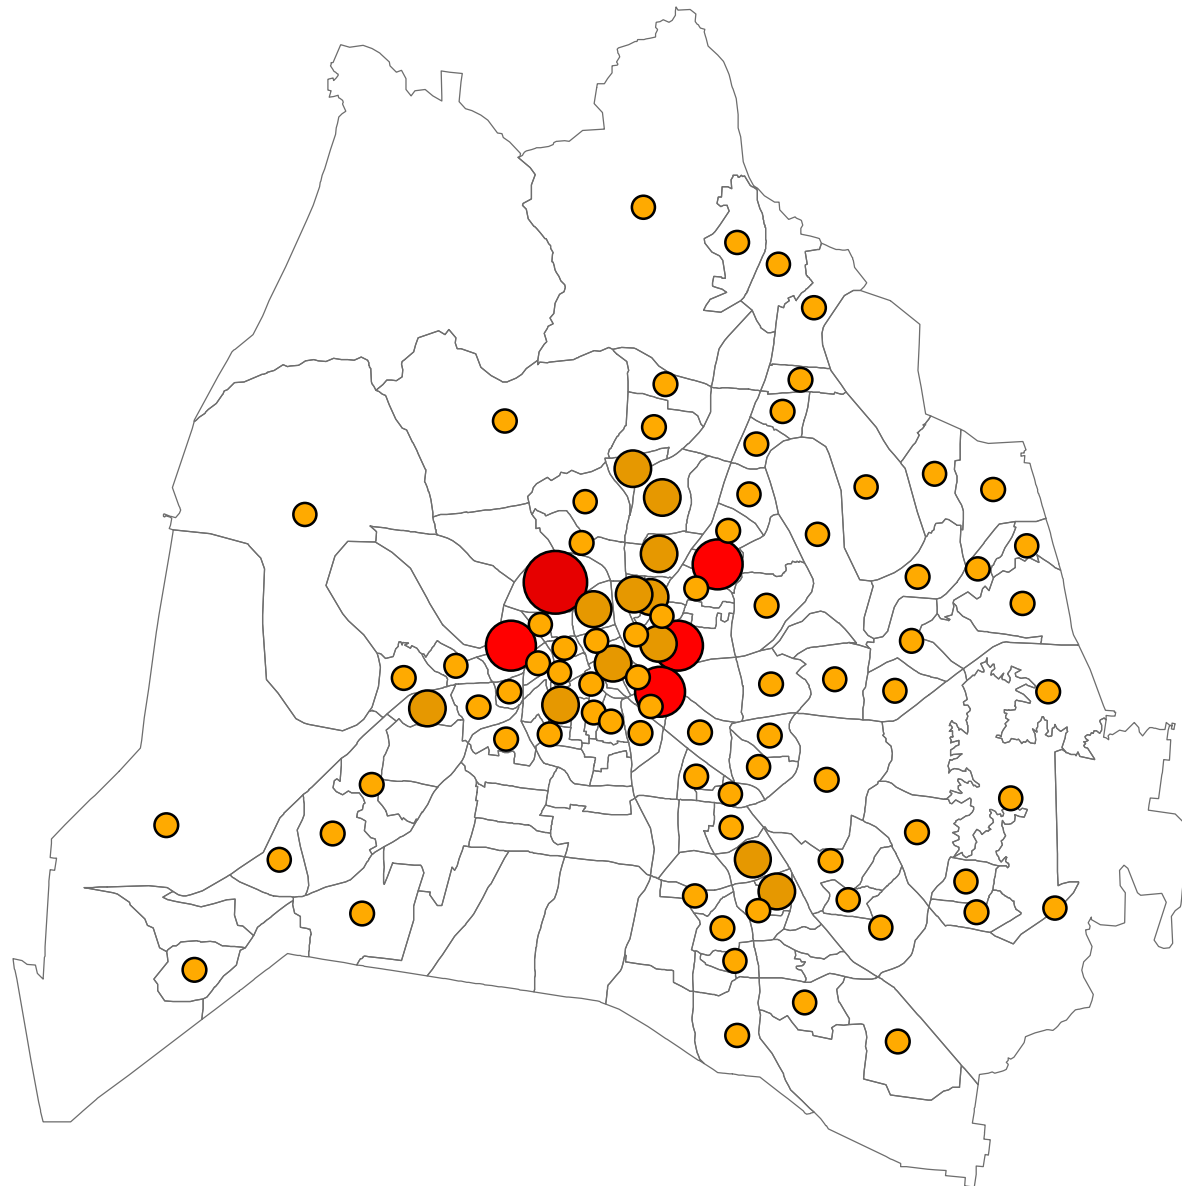

# Police Arrests: Domestic Assault Ages 15-24 in Nashville, TN

*imNashville*

## Legend

Number of Arrests  
DOMESTIC

2006-2008