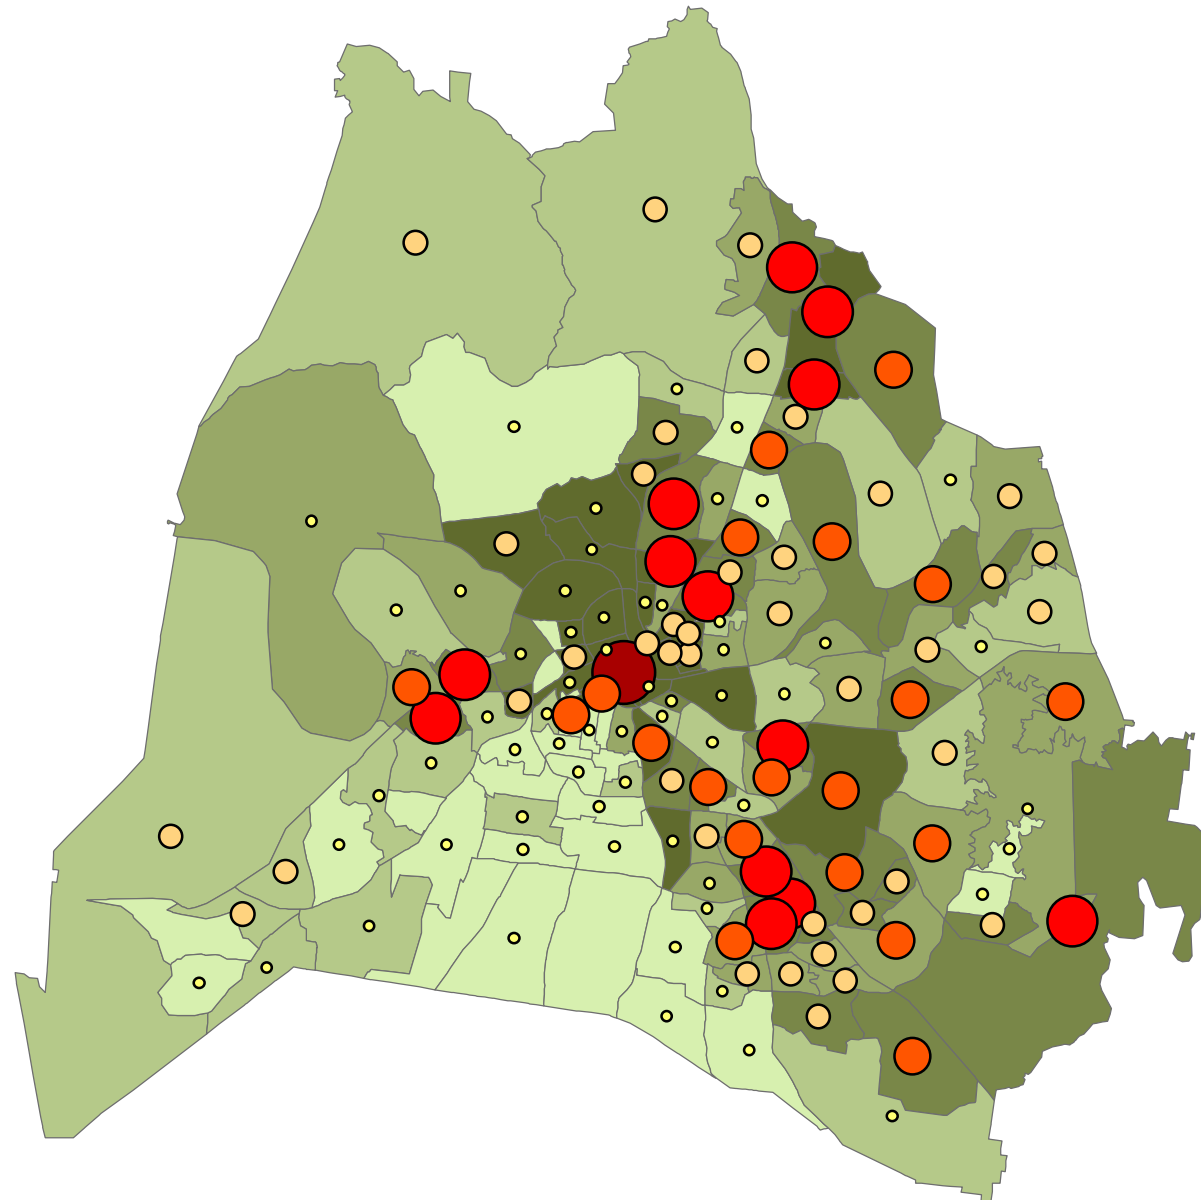

Police Arrests Per 1000 Population White, Ages 15-24 in Nashville, TN

imNashville

Legend

Number of Arrests

Rate Per 1000 Population

2006-2008