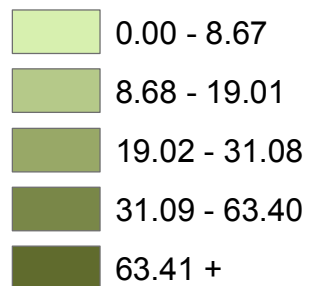

Police Arrests Per 1000 Population White, Ages 15-24 in Nashville, TN

imNashville

Legend

Number of Arrests

Rate Per 1000 Population

2006-2008